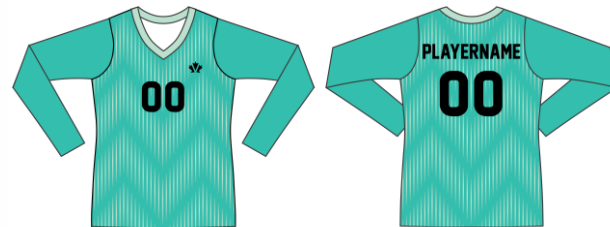

# UNIFORM TEMPLATES

ANGLES

ECHO

OH CANADA

VORTEX

IGNITE

WAVE

CIRCUIT

HALO

CONTOUR

*Any design can be done for a Women's Jersey (Long Sleeve or Cap Sleeve), or Men's Jersey (Short Sleeve or Sleeveless).  
Colours, logos, and team names will be adjusted to fit your program's branding.*